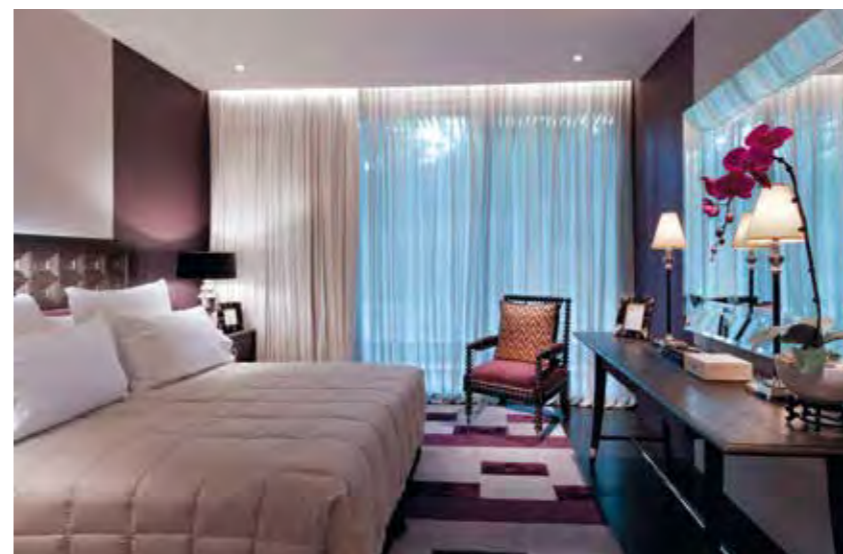

# LUXURY CALLING

THIS AWARD-WINNING HOME IS A SHOWCASE OF INNOVATIVE DESIGN AND ARTISTIC BLEND OF COLOURS

The owner's requirement was only for her home to be "stunning", and that's what it turned out to be after Cameron Woo Design completed it. The apartment also won the award for World's Best Interior Design at the International Property Awards 2013/2014. A lush combination of colours and textures, dramatic design features anchor the overall design concept.

CAMERON WOO DESIGN (ASIA) PTE LTD

CAMERON WOO  
FOUNDER

2 Peck Seah Street, #04-01 Airview Building  
Singapore 079305

CONTACT (65) 6222 0280

EMAIL info@cwd.com.au

WEBSITE www.cameronwoodesign.com

**LIVING (opposite page)** The living area provides an engaging sensorial experience with its rich textures and unique furnishings. Here is a palette of warm neutrals and wood against a pale backdrop. **FOYER** Inspired by a Bulgari necklace, the outstanding divider screen is made of materials including mother-of-pearl, rock crystal, mirror and polished stainless steel. Matched with the warm palette, it gives the space a welcoming ambience. **MASTER BEDROOM** This home is big on nature and exotic patterns. In addition to floral patterns, the rug features amplified ikat patterns that result in a contemporary look. Greys blend with brown hues in the master bedroom. **BEDROOM** Customised furniture pieces tie in perfectly with the colours in this space. The light and dark pink and purple hues on the walls are reflected in the customised rug. With mood lighting, the ambience is sensuous and relaxing.